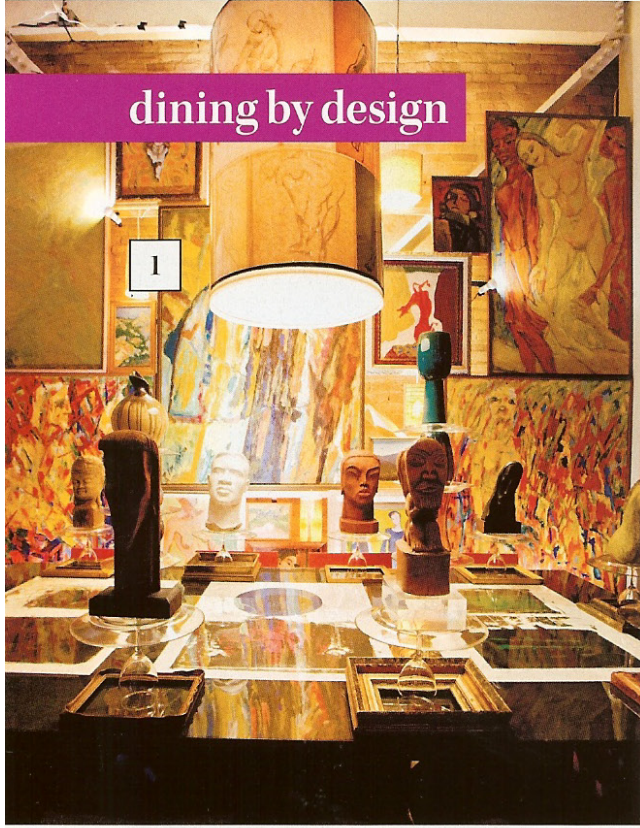

This Woodside residence by Charles De Lisle was a natural winner, p. 106

Dining By Design

For a few magical nights, San Francisco Design Center played host to one of the year's most amazing spectacles. In these pages, feast your eyes on all the tables in DIFFA's Dining By Design San Francisco.

PHOTOGRAPHY BY TARA ARWOOD

dining by design

- 1 **A. Rudin**
Designed by Lost Art Salon
- 2 **Academy of Art University**
- 3 **Antique & Art Exchange**
Designed by Keith Dieterich
- 4 **Barbara Waldman and Dennis Winger**
Designed by Dana Lewis, DNA Designs
- 5 **Diane Havlir, MD, and Art Martinez, MD**
Designed by Nicole Sassaman for West Elm
- 6 **DWM/Maloos**