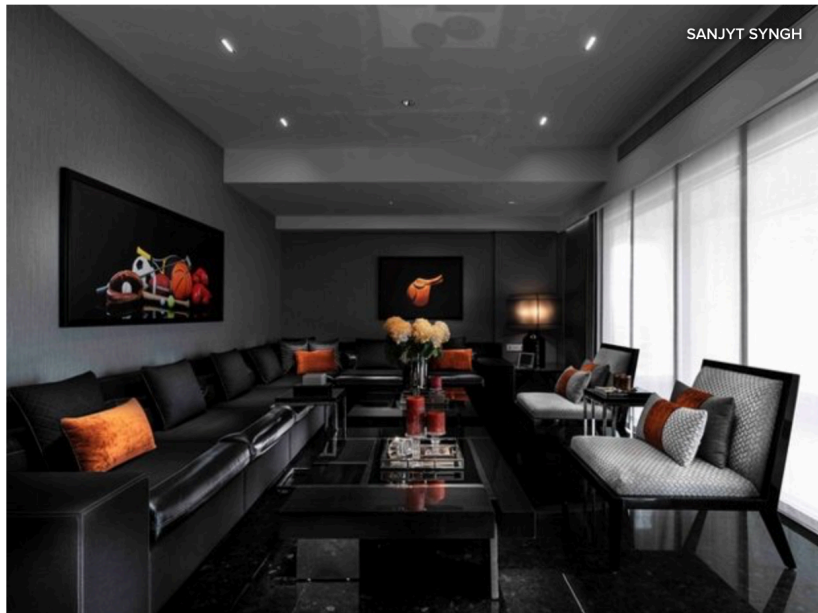

Houzz India Contributor. Home Decor Enthusiast. True-Blue Bangalorean. Founder &... [More >](#)

Email

Save

Comment 3

Like 4

Print

Embed

A young couple, keen on crafting a private one-bedroom suite within their family's sprawling 18,000-square-foot penthouse, approached Sanjyt Singh, founder and chief design architect of **SANJYT SYNGH**, to breathe life into their vision. The suite's dark colour theme stands out as an unusual choice, a departure from typical Indian colour sensibilities. "In this particular project, the abundance of daylight gave me the confidence to go bold with black. I was keen on shattering the long-held myth that deep tones can make a space look smaller. This suite proves that a dark palette can still create a feeling of spaciousness and volume with the help of the right elements," says Singh.