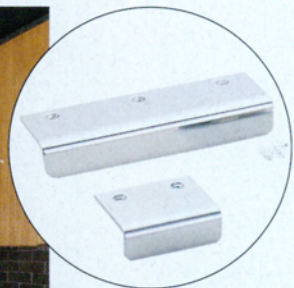

"If there is anything we are supposed to do, we probably aren't going to do it."